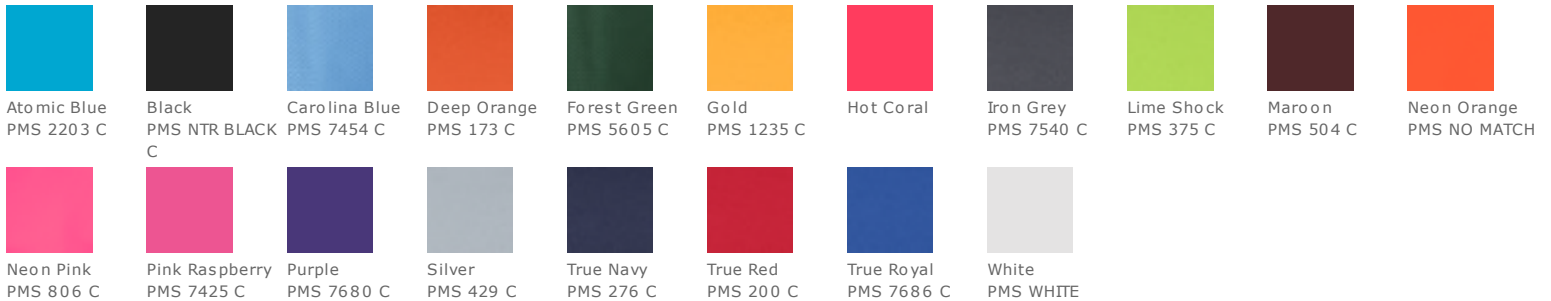

# Sport-Tek® Long Sleeve PosiCharge® Competitor™ Tee - YST350LS

Lightweight, roomy and highly breathable, these moisture-wicking, value-priced tees feature PosiCharge technology to lock in color and prevent logos from fading.

- 3.8-ounce, 100% polyester with PosiCharge technology
- Removable tag for comfort and relabeling
- Set-in sleeves

Given the extreme heat required for sublimation, please consult with your decorator. It is highly recommended to sample test product by color before production.

## Colors