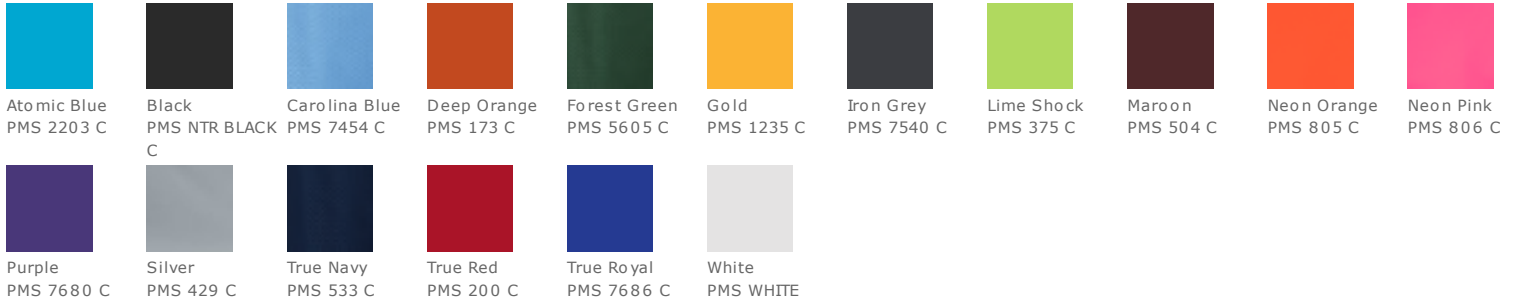

# Sport-Tek® Long Sleeve PosiCharge® Competitor™ Tee - ST350LS

Lightweight, roomy and highly breathable, these moisture-wicking, value-priced tees feature PosiCharge technology to lock in color and prevent logos from fading.

- 3.8-ounce, 100% polyester with PosiCharge technology
- Removable tag for comfort and relabeling
- Set-in sleeves

Given the extreme heat required for sublimation, please consult with your decorator. It is highly recommended to sample test product by color before production.

## Colors